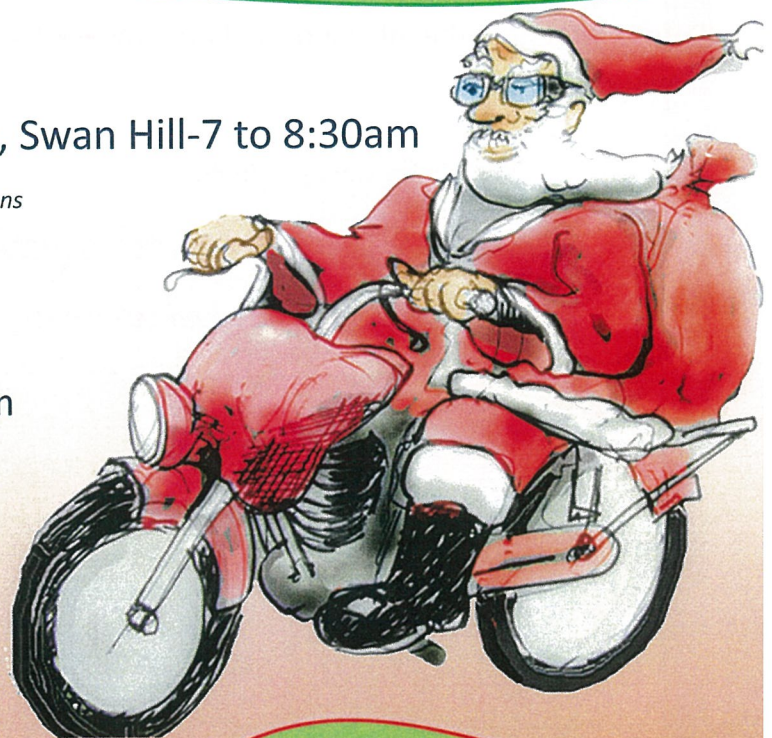

The Central Murray Swan Hill Ulysses Branch will be holding their

TOY RUN

Saturday 9th December 2017.

Donations will assist Mallee Family Care

to provide Christmas cheer to families across the Swan Hill area.

Registration is open to all licenced motorbike riders and their

Pre-registration: $25 (up until Dec. 2nd) per bike.

Registration on day: $30 per bike.

First 100 registrations

receive a commemorative patch.

Check in and registration: Riverside Park, Swan Hill-7 to 8:30am

Registration includes breakfast for all riders and their pillions

Bikes depart 9am

Lake Boga Newsagency- 9:30-10:15am

Nyah Burtons General Store- 11:15-11:45am

Beverford Tavern- 12:15- 12:45pm

Riverside Park-1pm

How to register for the ride:

Registration forms are available from:

⇒ Swan Hill Pet Shop

Central Murray Swan Hill
Ulysses Toy Run

⇒ contact Lyn Andrew

0408378271

swanhilltoyrun2017@hotmail.com

Donations of new, unwrapped presents, gift cards or cash for children and adults can be dropped off prior to the day at:

Lake Boga Newsagency (Lake Boga)
Sewgraphic Embroidery (Swan Hill)
NAB (Swan Hill)
Swan Hill Hire (Swan Hill)

Elders Insurance (57 Beveridge St. Swan Hill)
Ray White Real Estate (Swan Hill)
Burtons General Store (Nyah)
Beverford Tavern (Beverford)